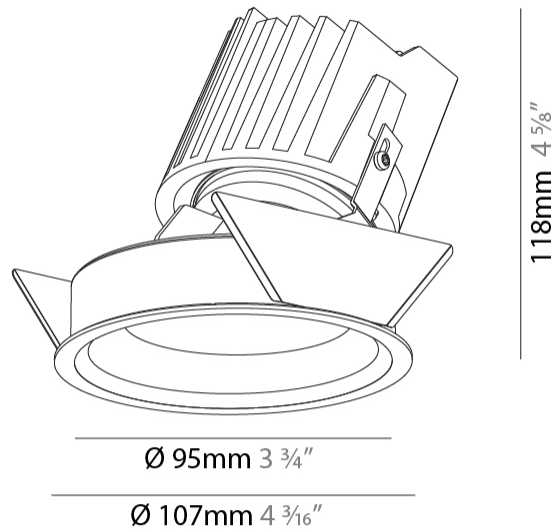

PHYSICAL

Shape: Round
Diameter (mm): 107
Diameter (in): 4 3/16
Height (mm): 118
Height (in): 4 5/8
Ceiling Thickness (mm): 10 / 12.5 / 15
Ceiling Thickness (in): 3/8 or 1/2 or 9/16
Min. Recessing Depth (mm): 140
Min. Recessing Depth (in): 5 1/2
Light Distribution: Adjustable / Asymmetric
Weight (kg): 0.473
Weight (lbs): 1.04
Fixture Finish: SSR / BKV / CWI / CRY / HAB / UFT / ITA / RUA / FTG / MYG / LOD / PUS / FRO / FUP / KIA / POP / BLS / SPG / MEY / GOH / GUM / CHC / COM / ABZ / JAG / OBR / MOS / ROR
Fixture Material: Aluminum Die Cast
Cut-out Measurements: 98mm / 3 7/8"

ELECTRICAL

Lamp Type: LED (Zhaga Standard)
Input Wattage (W): 16.5
Total Output Wattage (W): 14
Dimming: Tri-Mode (Non-Dimming and Phase Dimming (120Vac only) and 0-10V Dimming)
Driver Included: No
Driver Location: Recessed Housing
Driver Type: Constant Current - Universal
Driver Class: Class 2
Housing: See components
Input Voltage (V): 120 - 277
Constant Current (MA): 350

LED

Number of LEDs: 1
Color Temperature (°K): 2700 / 3000 / 3500 / 4000
Max. Delivered Lumen (lm): 1030 / 1070 / 1117 / 1140
Nominal Lumen (lm): 1386 / 1438 / 1511 / 1542
CRI: >90 CRI
Lamp Life (hrs): 50000

OPTICAL

Reflector: 20 / 40 / 60
Adjustability: Fixed

RATINGS AND CERTIFICATIONS

Certified By: Certified for North American Standards
IP rating: IP20

PROJECT	
TYPE	
SPECIFIER	
QUANTITY	
DATE